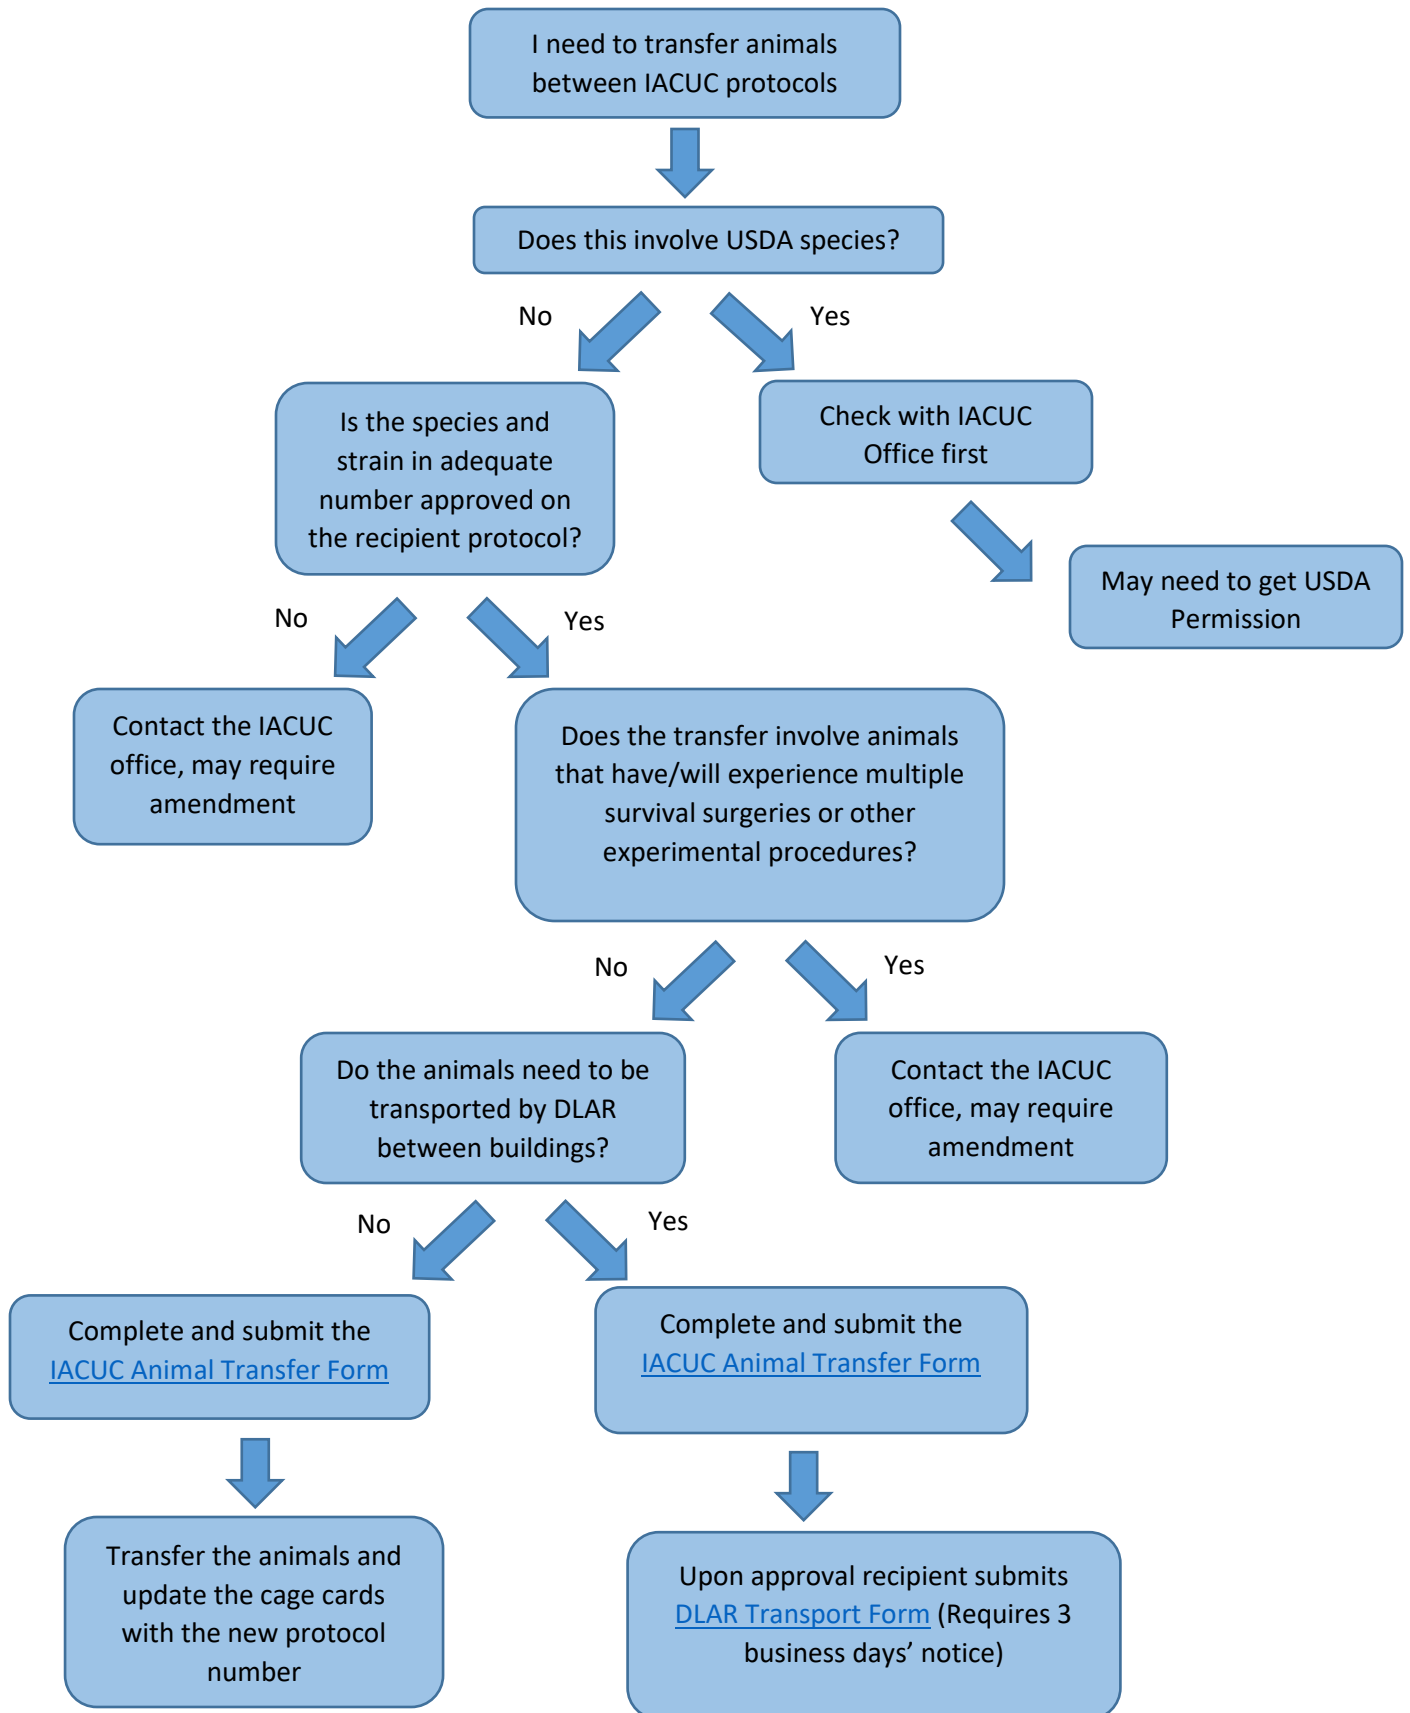

How to transfer animals between IACUC protocols and/or request transport of live animals between buildings on campus

**How to transfer animals between IACUC protocols
and/or request transport of live animals between buildings on campus**

I only need DLAR to transport
animals between buildings on
campus

Complete and submit the [DLAR
Animal Transport Form](#) (requires 3
business days advanced notice)